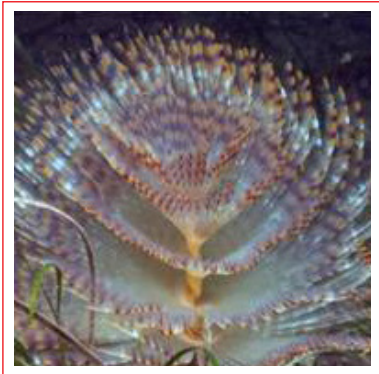

## Seagrass species

*Zostera nigricaulis*  
Dark-stem Eelgrass

*Zostera muelleri*  
Narrow-leaf Eelgrass  
(intertidal)

*Halophila australis*  
Paddle Weed

*Posidonia australis*  
Broad-leaf Seagrass

*Amphibolis antarctica*  
Sea Nymph

## Common animals

Fish

Crab

Bivalve

Sponge

Seastar

Marine snail

## Pests

*Asterias amurensis*  
North Pacific Seastar

*Codium fragile* ssp. *fragile*\*

*Musculista senhousia*  
Asian Date Mussel

*Crassostrea gigas*  
Pacific Oyster

*Undaria pinnatifida*  
Japanese Kelp